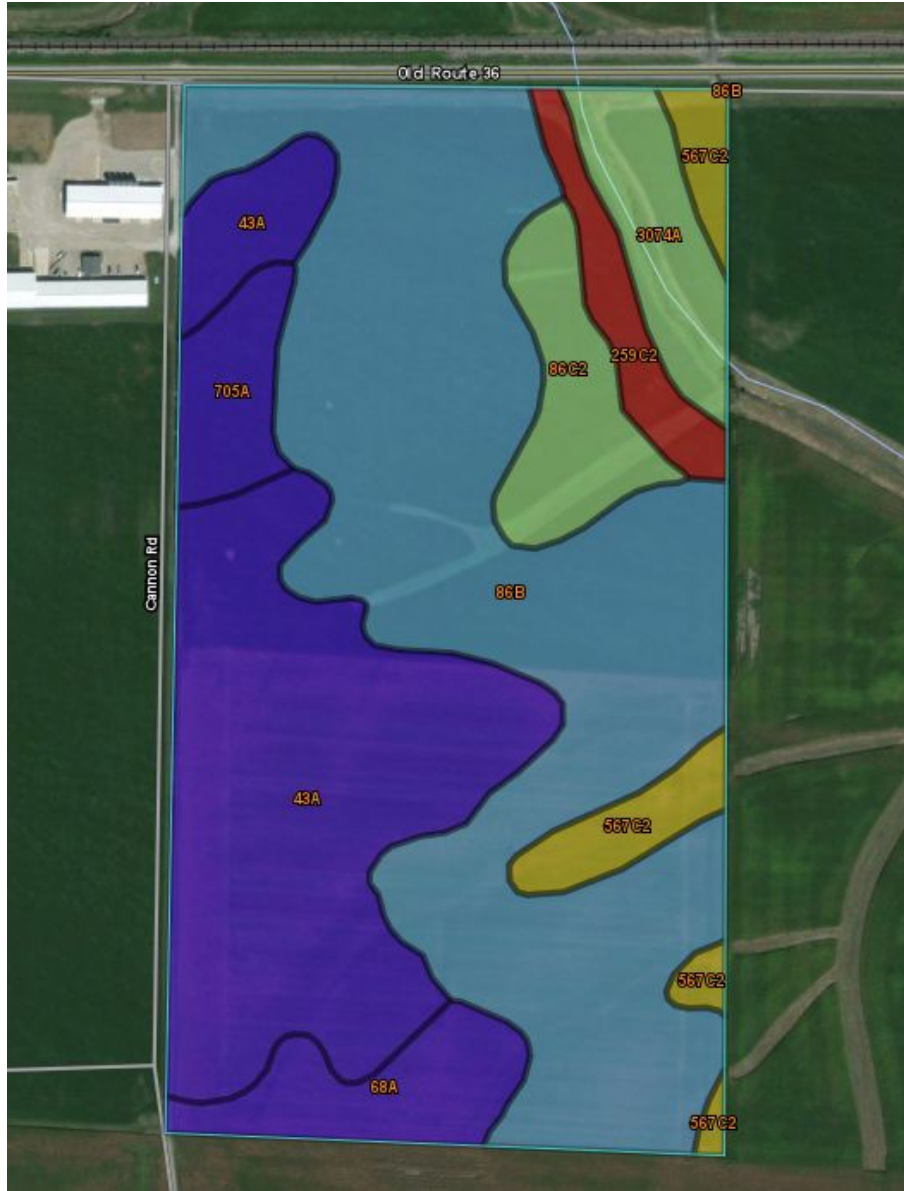

75.94+/- ACRES FARMLAND AT AUCTION

FSA Information

	Base Acreage	PLC Yield	ARC County
Corn	35.6	165	Yes
Soy Beans	34.9	50	Yes
Total Base Acres	70.5		

Disclaimer: This information is obtained from reliable sources and is to be used as a guide to assist you. No liability including accuracy and/or omissions is assumed by the seller or agents of the seller. Buyers are encouraged to do due diligence in making decisions.

LUKE LEE GAULE
5033 Gaule Road Springfield, Il

AUCTIONEERS

DAVID LEE GAULE
Ph.: 217-523-7272 or Cell 217-741-2717

Summary by Map Unit — Sangamon County, Illinois (IL167)

Map unit symbol	Map unit name	Corn	Beans	Acres in AOI	Percent of AOI
43A	Ipava silt loam, 0 to 2 percent slopes	167.45	56.00	20.9	27.7%
68A	Sable silty clay loam, 0 to 2 percent slopes	156.45	56.00	3.8	5.0%
86B	Osco silt loam, 2 to 5 percent slopes	167.19	52.00	34.7	46.2%
86C2	Osco silt loam, 5 to 10 percent slopes, eroded	153.28	49.00	4.0	5.3%
259C2	Assumption silt loam, 5 to 10 percent slopes, eroded	132.08	42.00	2.4	3.2%
567C2	Elkhart silt loam, 5 to 10 percent slopes, eroded	143.87	46.00	3.3	4.4%
705A	Buckhart silt loam, 0 to 2 percent slopes	169.49	55.00	2.6	3.5%
3074A	Radford silt loam, 0 to 2 percent slopes, frequently flooded	150.24	48.00	3.6	4.7%
Totals for Area of Interest				75.2	100.0%

No liability including accuracy and/or omissions is assumed by the seller or agents of the seller. Buyers are encouraged to do due diligence in making decisions.

75.94+/- ACRES FARMLAND AT AUCTION

LUKE LEE GAULE **AUCTIONEERS**
5033 Gaule Road Springfield, Il