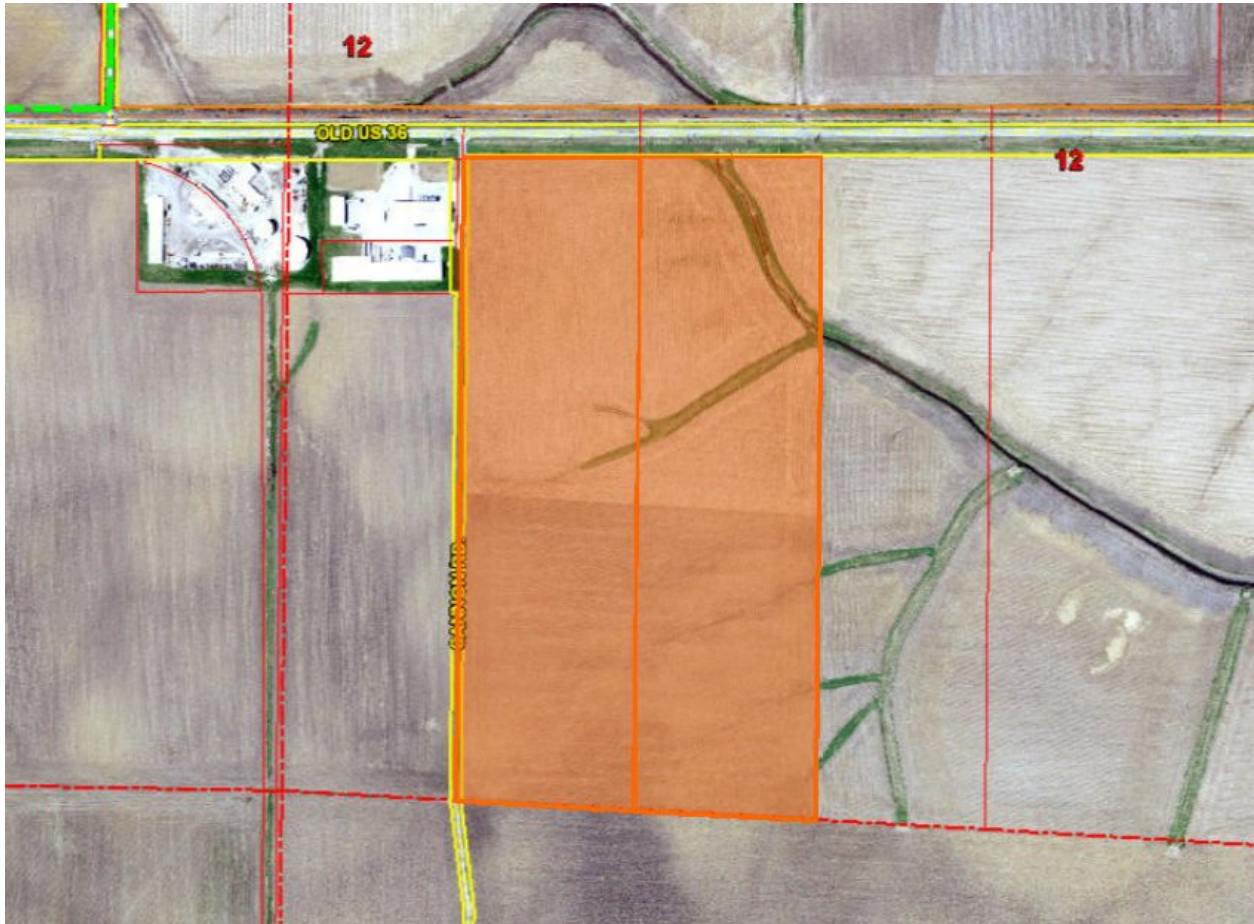

75.94+/- ACRES FARMLAND AT AUCTION

FSA Information

	Base Acreage	PLC Yield	ARC County
Corn	35.6	165	Yes
Soy Beans	34.9	50	Yes
Total Base Acres	70.5		

Disclaimer: This information is obtained from reliable sources and is to be used as a guide to assist you. No liability including accuracy and/or omissions is assumed by the seller or agents of the seller. Buyers are encouraged to do due diligence in making decisions.

LUKE LEE GAULE
5033 Gaule Road Springfield, Il

AUCTIONEERS

DAVID LEE GAULE
Ph.: 217-523-7272 or Cell 217-741-2717

Summary by Map Unit — Sangamon County, Illinois (IL167)

Map unit symbol	Map unit name	Corn	Beans	Acres in AOI	Percent of AOI
43A	Ipava silt loam, 0 to 2 percent slopes	167.45	56.00	20.9	27.7%
68A	Sable silty clay loam, 0 to 2 percent slopes	156.45	56.00	3.8	5.0%
86B	Osco silt loam, 2 to 5 percent slopes	167.19	52.00	34.7	46.2%
86C2	Osco silt loam, 5 to 10 percent slopes, eroded	153.28	49.00	4.0	5.3%
259C2	Assumption silt loam, 5 to 10 percent slopes, eroded	132.08	42.00	2.4	3.2%
567C2	Elkhart silt loam, 5 to 10 percent slopes, eroded	143.87	46.00	3.3	4.4%
705A	Buckhart silt loam, 0 to 2 percent slopes	169.49	55.00	2.6	3.5%
3074A	Radford silt loam, 0 to 2 percent slopes, frequently flooded	150.24	48.00	3.6	4.7%
Totals for Area of Interest				75.2	100.0%

No liability including accuracy and/or omissions is assumed by the seller or agents of the seller. Buyers are encouraged to do due diligence in making decisions.

75.94+/- ACRES FARMLAND AT AUCTION

LUKE LEE GAULE **AUCTIONEERS**
5033 Gaule Road Springfield, Il